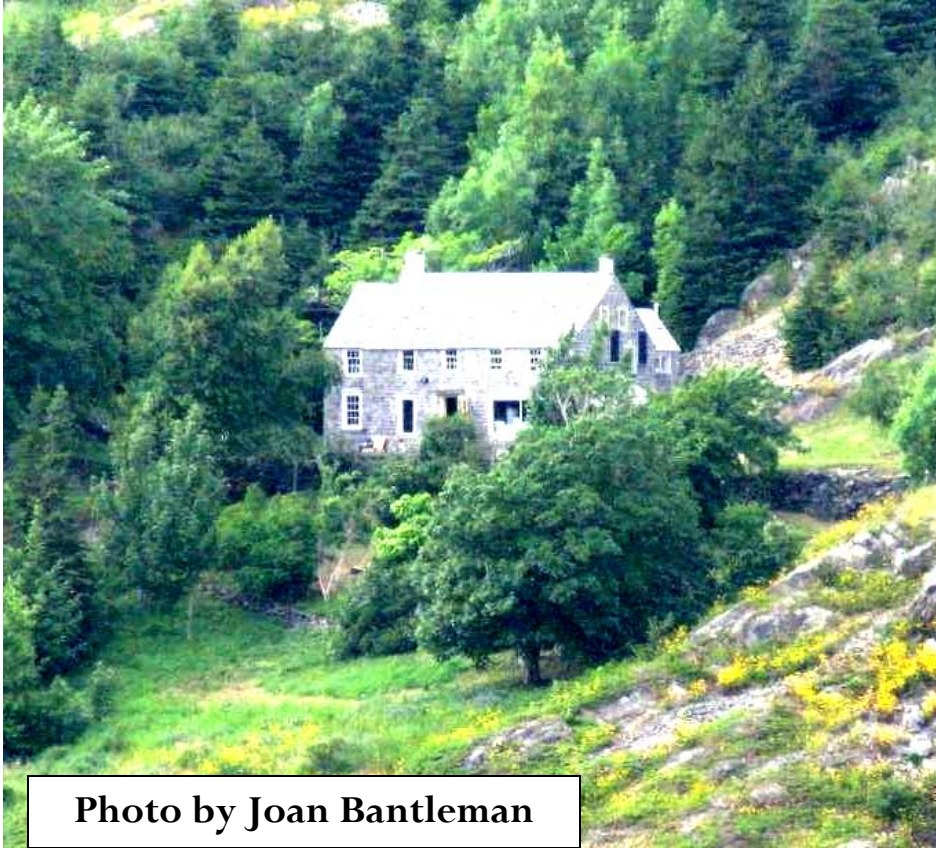

## Kent Cottage at Landfall, Brigus

Photo by Joan Bantleman

Sunday, June 20, 2010  
12.00 Noon to 5.00 pm

- Explore a heritage treasure and its pristine environment
- Step back into Landfall's unique past
- Picnickers welcome!